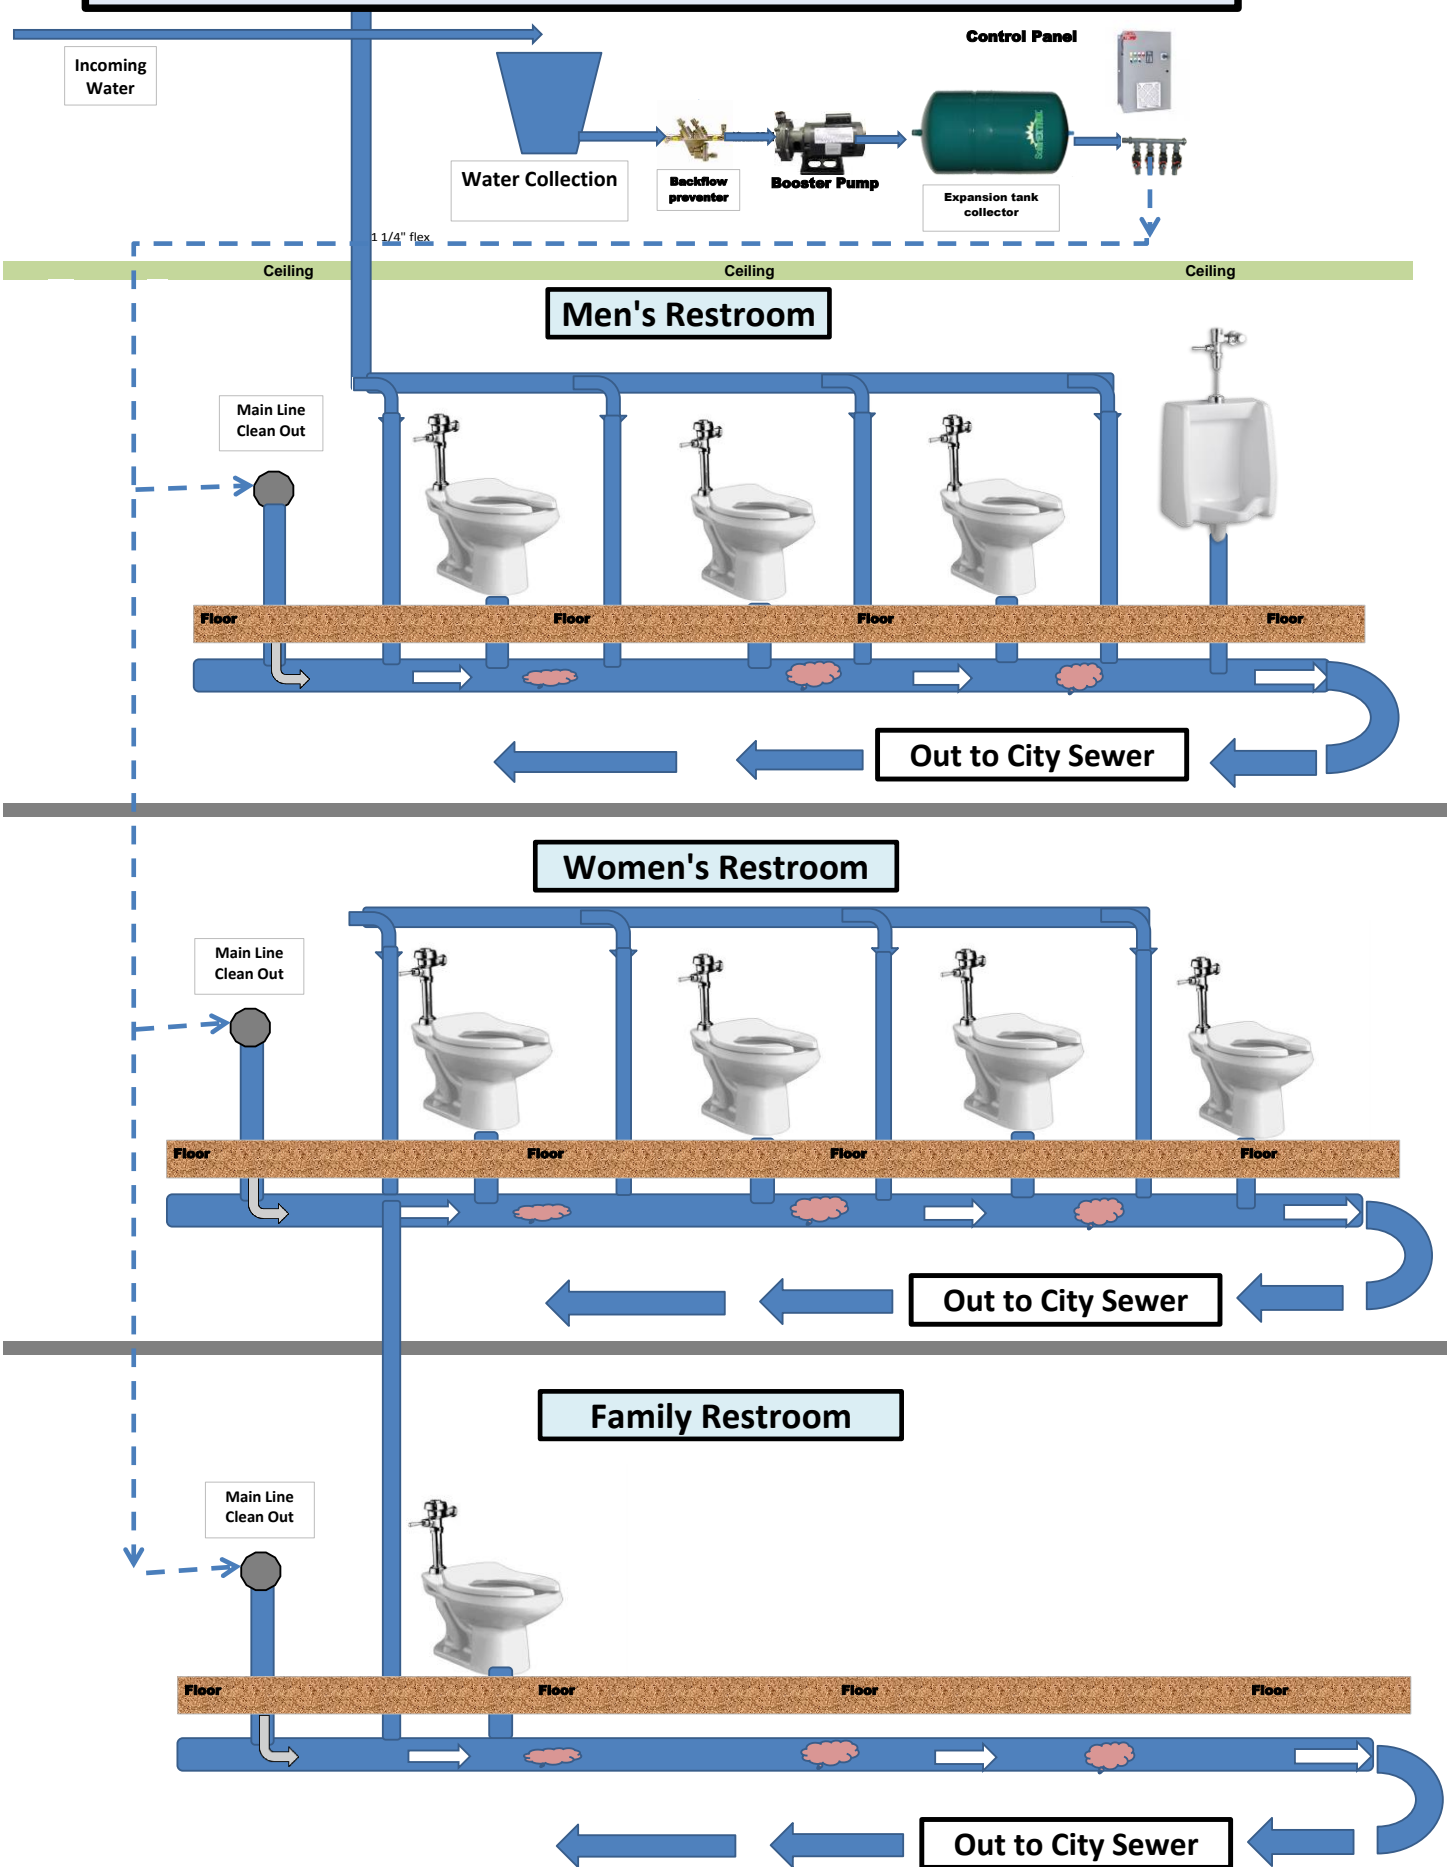

DrainJet System * Main Line - Clean Out*

DrainJet - Beverage Line System

DrainJet - Beverage Jetting

shoots a computer controlled. Pressurized HOT water blast down the floor sink and soda drain lines to keep them clean of clog causing gel

DrainJet - Beverage

Jetting shoots a